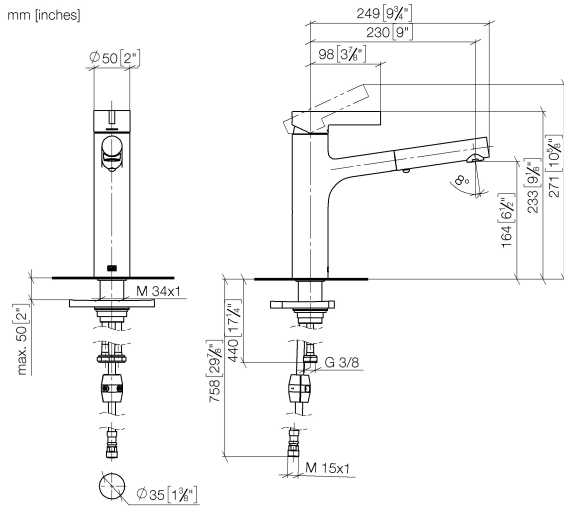

DORNBACHT LYV Single-lever mixer Pull-out with spray function - Chrome

33 960 110

- 230mm projection
- pivotable spout 120°
- air-enriched flow and spray flow
- fabric braided hose 1500 mm
- max. flow 7 l/min at 3 bar flow pressure

Intrinsic protection against back flow.

	Chrome	33 960 110-00
	Soft Black	33 960 110-69
	Brushed Nickel	33 960 110-70

DORNBRAUCH LYV Single-lever mixer Pull-out with spray function - Chrome

33 960 110

Flow rate chart

Certificates

Belgaqua_23-012- 27_3. AbP_10067. ACS_23 ACC NY 085.

DORNBACHT LYV Single-lever mixer Pull-out with spray function - Chrome

33 960 110

Parts for other finishes can be found here: [Soft Black](#)

Spare parts list

No.	Item Number	Name	Quantity used	Delivery time
1	90 20 81 001 00-00	handle	1	2
2	90 28 30 010 00-00	cover	1	2
3	90 15 05 067 00 90	cartridge	1	2
4	90 18 40 227 00 90	insert	1	2
5	90 30 02 101 00 90	hose	1	2
6	90 23 01 051 00 90	flow reducer	1	2
7	90 14 05 081 00 90	seal	1	2
8	90 12 11 181 00-00	shower	1	2
9	90 14 15 062 00 90	gasket kit	1	2
10	90 30 01 211 00 90	shaft	1	2
11	90 14 05 080 00 90	seal	1	2
12	90 23 10 003 00 90	fixing set	1	2
13	04 30 04 100 00 90	hose	2	2
14	90 30 04 110 00 90	hose	1	2