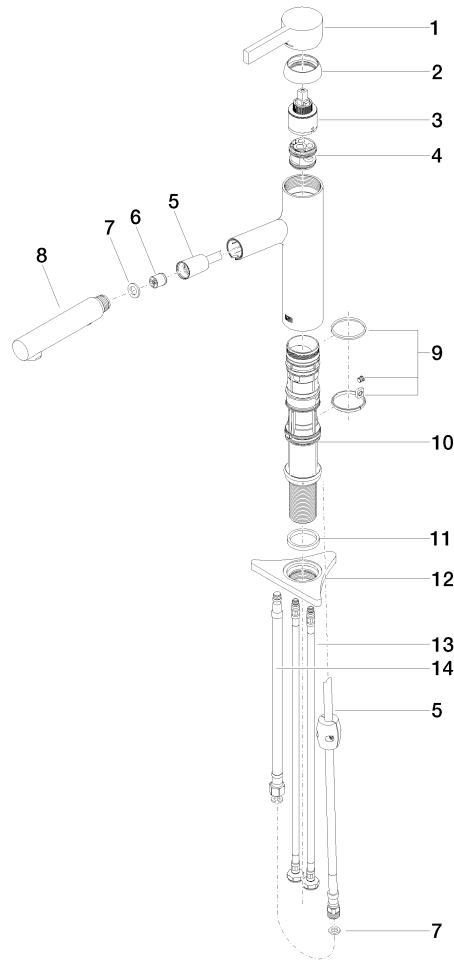

DORNBACHT LYV Single-lever mixer Pull-out with spray function - Chrome

33 960 110

- 230mm projection
- pivotable spout 120°
- air-enriched flow and spray flow
- fabric braided hose 1500 mm
- max. flow 7 l/min at 3 bar flow pressure

Intrinsic protection against back flow.

	Chrome	33 960 110-00
	Soft Black	33 960 110-69
	Brushed Nickel	33 960 110-70

DORNBRAUCH LYV Single-lever mixer Pull-out with spray function - Chrome

33 960 110

Flow rate chart

Certificates

Belgaqua_23-012- 27_3. AbP_10067. ACS_23 ACC NY 085.

DORNBACHT LYV Single-lever mixer Pull-out with spray function - Chrome

33 960 110

Parts for other finishes can be found here: [Soft Black](#)

Spare parts list

No.	Item Number	Name	Quantity used	Delivery time
1	90 20 81 001 00-00	handle	1	2
2	90 28 30 010 00-00	cover	1	2
3	90 15 05 067 00 90	cartridge	1	2
4	90 18 40 227 00 90	insert	1	2
5	90 30 02 101 00 90	hose	1	2
6	90 23 01 051 00 90	flow reducer	1	2
7	90 14 05 081 00 90	seal	1	2
8	90 12 11 181 00-00	shower	1	2
9	90 14 15 062 00 90	gasket kit	1	2
10	90 30 01 211 00 90	shaft	1	2
11	90 14 05 080 00 90	seal	1	2
12	90 23 10 003 00 90	fixing set	1	2
13	04 30 04 100 00 90	hose	2	2
14	90 30 04 110 00 90	hose	1	2